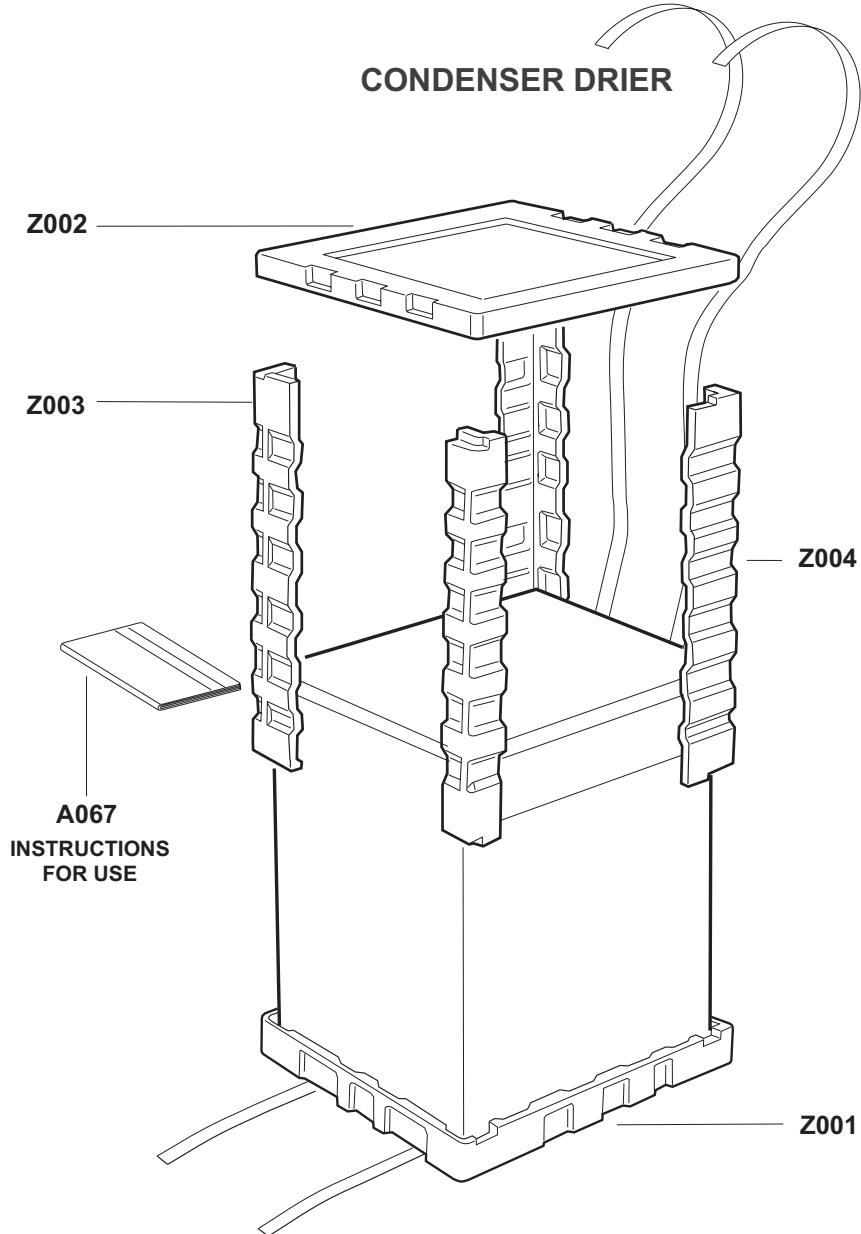

999044210
SHRINK PACKING FREE-STANDING
ASX-ASXC

16/12/2003