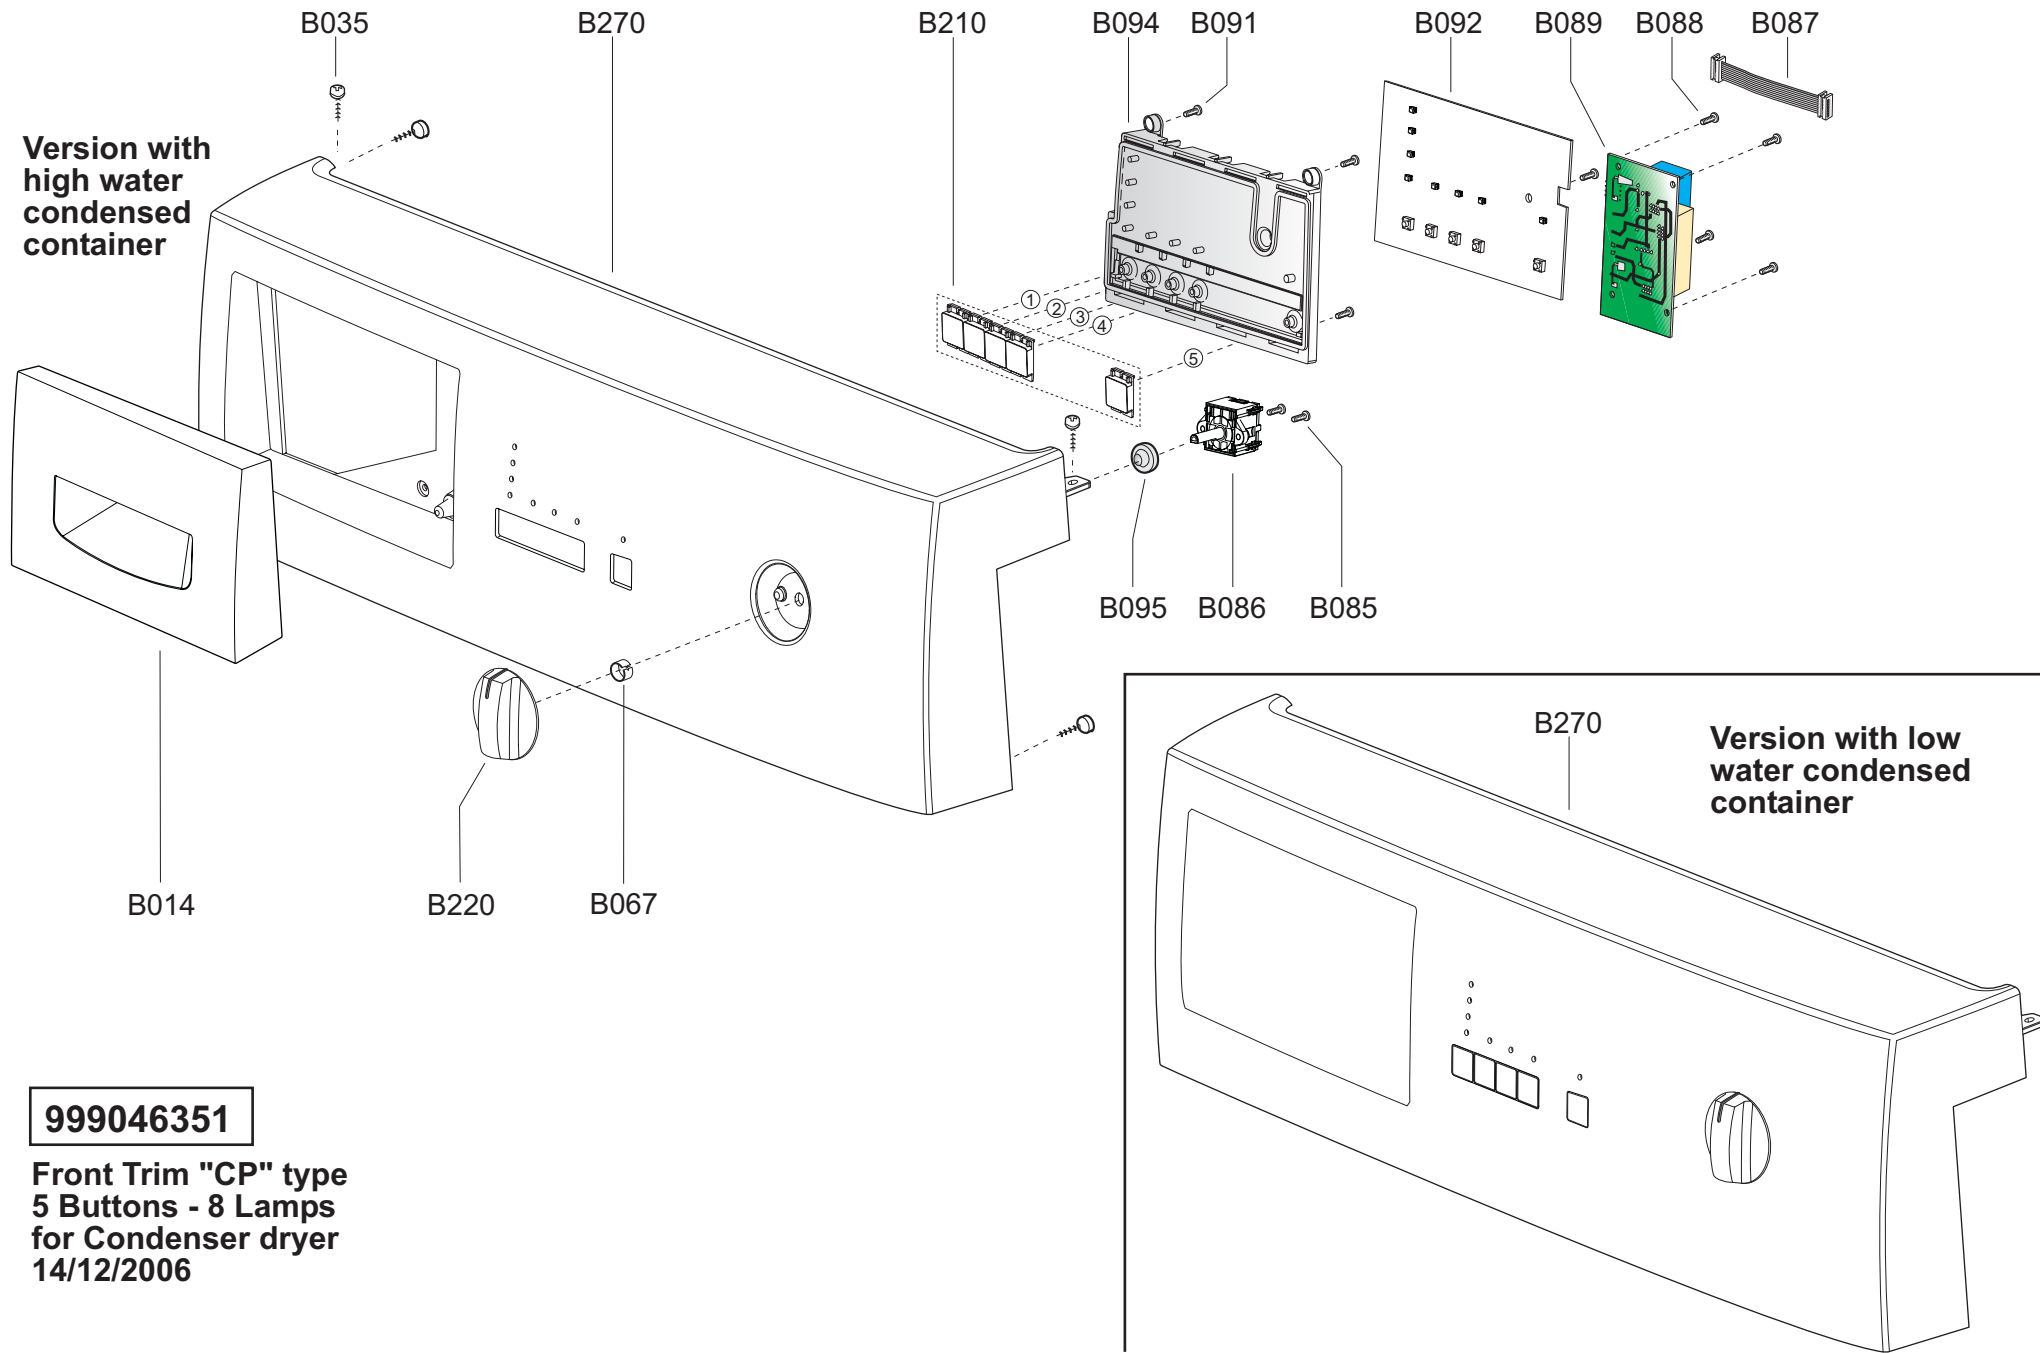

999046351

**Front Trim "CP" type
5 Buttons - 8 Lamps
for Condenser dryer
14/12/2006**