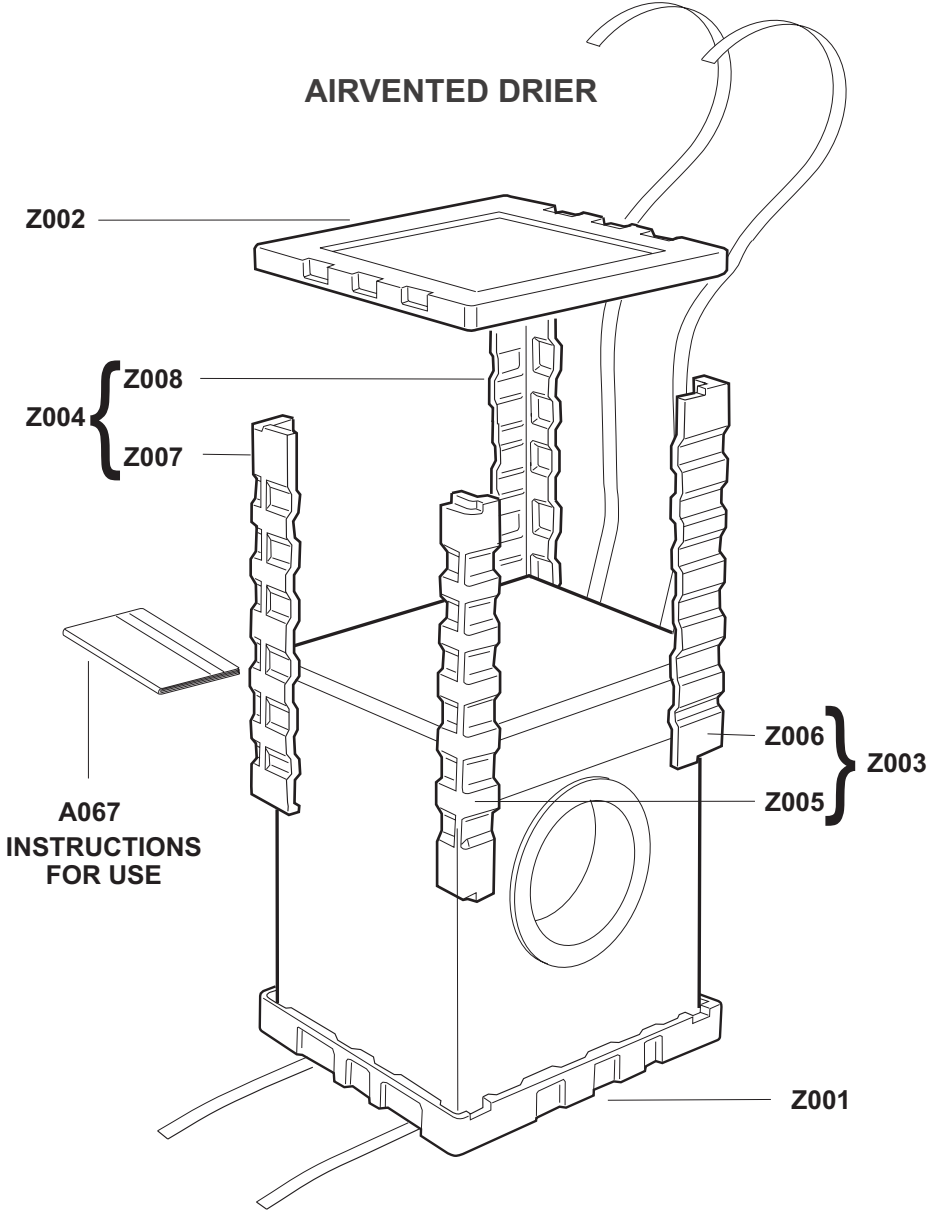

999044210
SHRINK PACKING FREE-STANDING
ASX-ASXC

16/12/2003